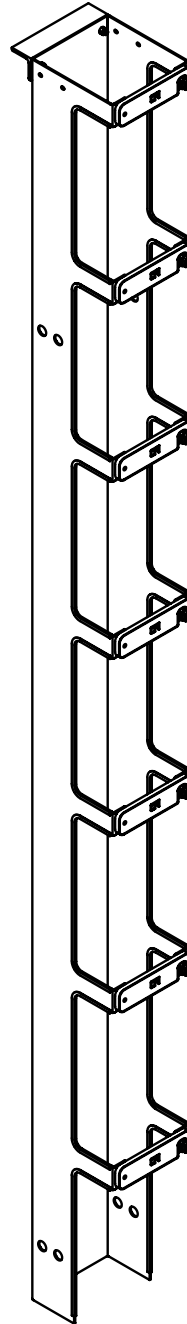

Product Information Sheet

SINGLE-SIDED WIDE VERTICAL CABLING SECTION

Provides convenient cable run between equipment racks.
Conceals cable for a more attractive installation.

- Bolts to CPI Standard and Universal racks and the 6" Deep High Density Frame
- Includes formed cabling section, lockable cabling latches (12" in between latches), protective edge guards, and mounting hardware
- 6"W x 6.38"D; single-sided cable trough
- 9' version consists of 7' section with a 2' extension
- Sold individually

11374 Cabling Section, Single-Sided, Wide	
Color	
1	Gray
2	Computer White
5	Clear
7	Black
Height	
00	Five foot Six inch
01	Six foot
02	Six foot Six inch
03	Seven foot
05	Seven foot Six inch
15	Eight foot
08	Nine foot

11374 - X XX

Single-Sided Wide Vertical Cabling Section Extensions

Adds one or two feet of height to vertical cabling sections, providing a uniform vertical pathway from ceiling to rack. Mounting hardware included.

Part Number	Description	Shipping Weight
11584-X01	One-Foot Extension 6"W x 6.38"D	3 lb
11378-X01	Two-Foot Extension 6"W x 6.38"D	4 lb

* Note: X=color: 1=Gray, 2=White, 5=Clear, 7=Black

Extension Installation

800-834-4969 in U.S. & Canada • www.chatsworth.com