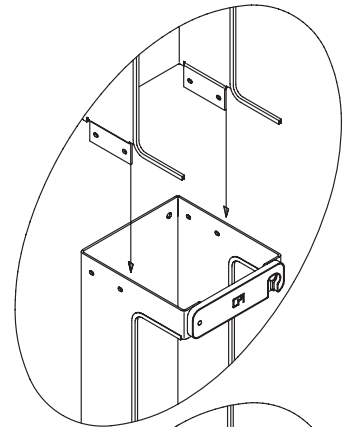

## SINGLE-SIDED WIDE VERTICAL CABLING SECTION

Provides convenient cable run between equipment racks.  
Conceals cable for a more attractive installation.

- Bolts to CPI Standard and Universal racks and the 6" Deep High Density Frame
- Includes formed cabling section, lockable cabling latches (12" in between latches), protective edge guards, and mounting hardware
- 6"W x 6.38"D; single-sided cable trough
- 9' version consists of 7' section with a 2' extension
- Sold individually

11374 Cabling Section, Single-Sided, Wide	
Color	
1	Gray
2	Computer White
5	Clear
7	Black
Height	
00	Five foot Six inch
01	Six foot
02	Six foot Six inch
03	Seven foot
05	Seven foot Six inch
15	Eight foot
08	Nine foot

### Single-Sided Wide Vertical Cabling Section Extensions

Adds one or two feet of height to vertical cabling sections, providing a uniform vertical pathway from ceiling to rack. Mounting hardware included.

Part Number	Description	Shipping Weight
11584-X01	One-Foot Extension 6"W x 6.38"D	3 lb
11378-X01	Two-Foot Extension 6"W x 6.38"D	4 lb

\* Note: X=color: 1=Gray, 2=White, 5=Clear, 7=Black

Extension Installation