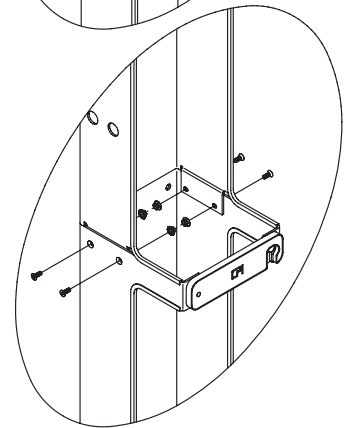

## SINGLE-SIDED WIDE VERTICAL CABLING SECTION

Provides convenient cable run between equipment racks.  
Conceals cable for a more attractive installation.

- Bolts to CPI Standard and Universal racks and the 6" Deep High Density Frame
- Includes formed cabling section, lockable cabling latches (12" in between latches), protective edge guards, and mounting hardware
- 6"W x 6.38"D; single-sided cable trough
- 9' version consists of 7' section with a 2' extension
- Sold individually

11374 Cabling Section, Single-Sided, Wide	
Color	
1	Gray
2	Computer White
5	Clear
7	Black
Height	
00	Five foot Six inch
01	Six foot
02	Six foot Six inch
03	Seven foot
05	Seven foot Six inch
15	Eight foot
08	Nine foot

### Single-Sided Wide Vertical Cabling Section Extensions

Adds one or two feet of height to vertical cabling sections, providing a uniform vertical pathway from ceiling to rack. Mounting hardware included.

Part Number	Description	Shipping Weight
11584-X01	One-Foot Extension 6"W x 6.38"D	3 lb
11378-X01	Two-Foot Extension 6"W x 6.38"D	4 lb

\* Note: X=color: 1=Gray, 2=White, 5=Clear, 7=Black

Extension Installation