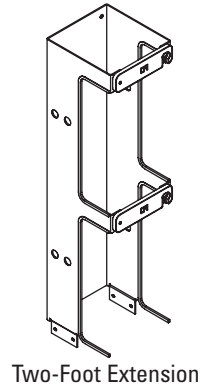

Product Information Sheet

SINGLE-SIDED WIDE VERTICAL CABLING SECTION

Provides convenient cable run between equipment racks.
Conceals cable for a more attractive installation.

- Bolts to CPI Standard and Universal racks and the 6" Deep High Density Frame
- Includes formed cabling section, lockable cabling latches (12" in between latches), protective edge guards, and mounting hardware
- 6"W x 6.38"D; single-sided cable trough
- 9' version consists of 7' section with a 2' extension
- Sold individually

11374 Cabling Section, Single-Sided, Wide	
Color	
1	Gray
2	Computer White
5	Clear
7	Black
Height	
00	Five foot Six inch
01	Six foot
02	Six foot Six inch
03	Seven foot
05	Seven foot Six inch
15	Eight foot
08	Nine foot

11374 - X XX

Single-Sided Wide Vertical Cabling Section Extensions

Adds one or two feet of height to vertical cabling sections, providing a uniform vertical pathway from ceiling to rack. Mounting hardware included.

Part Number	Description	Shipping Weight
11584-X01	One-Foot Extension 6"W x 6.38"D	3 lb
11378-X01	Two-Foot Extension 6"W x 6.38"D	4 lb

* Note: X=color: 1=Gray, 2=White, 5=Clear, 7=Black

Extension Installation

800-834-4969 in U.S. & Canada • www.chatsworth.com